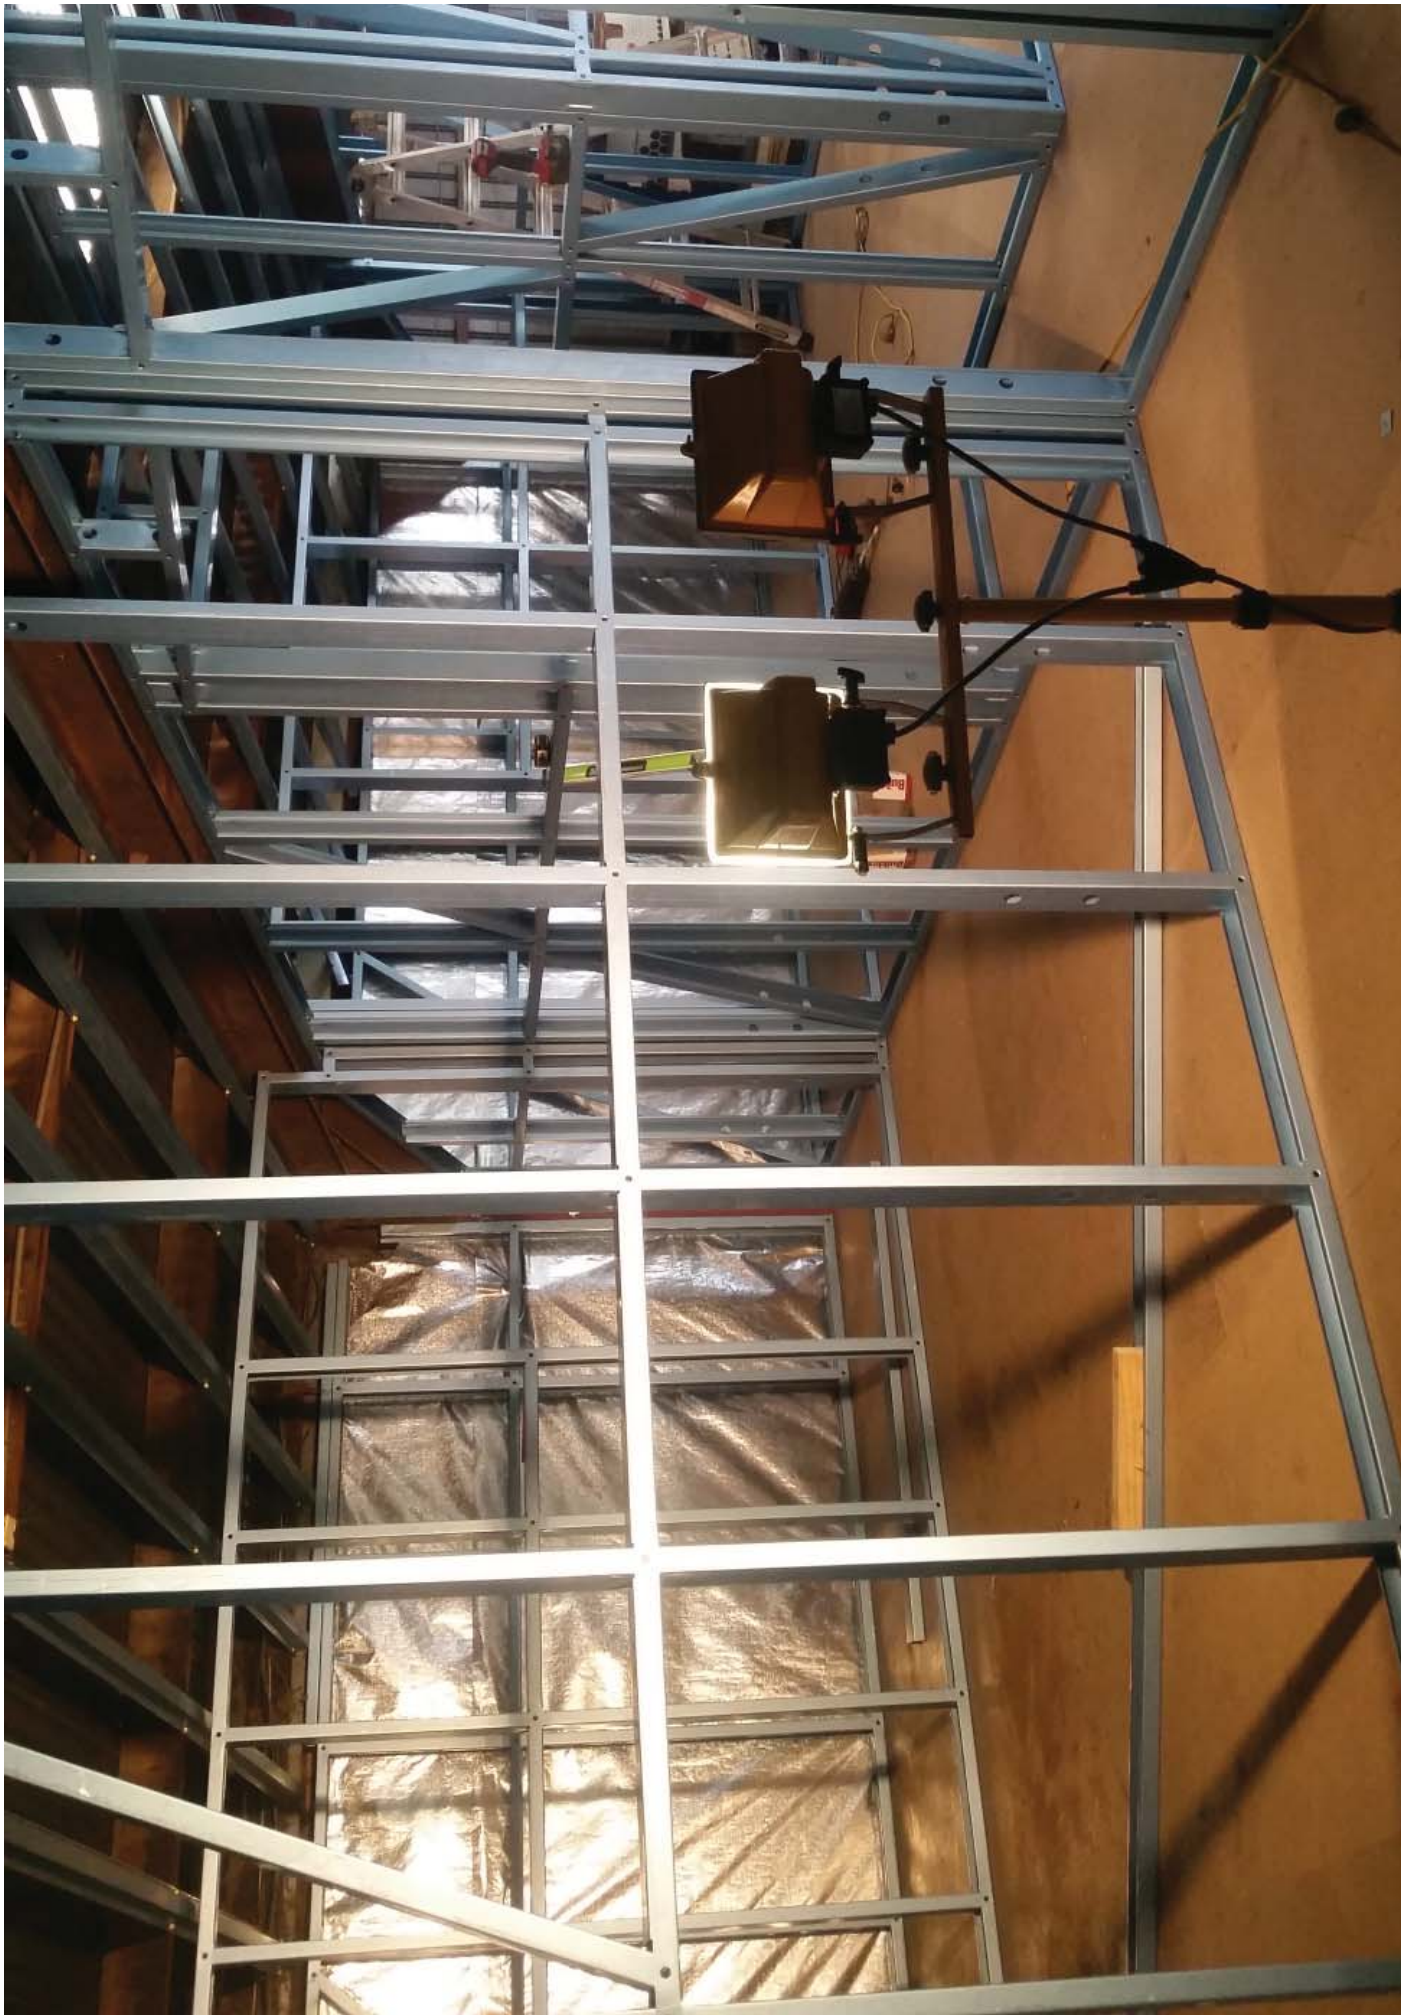

COMMERCIAL
INDUSTRIAL
REPAIRS &
RENOVATIONS
www.bettaframe.com.au

Timber / Steel
Frames &
Trusses

BETTAFRAME

& Truss

PH (02) 6881 8544

QUINCY

END