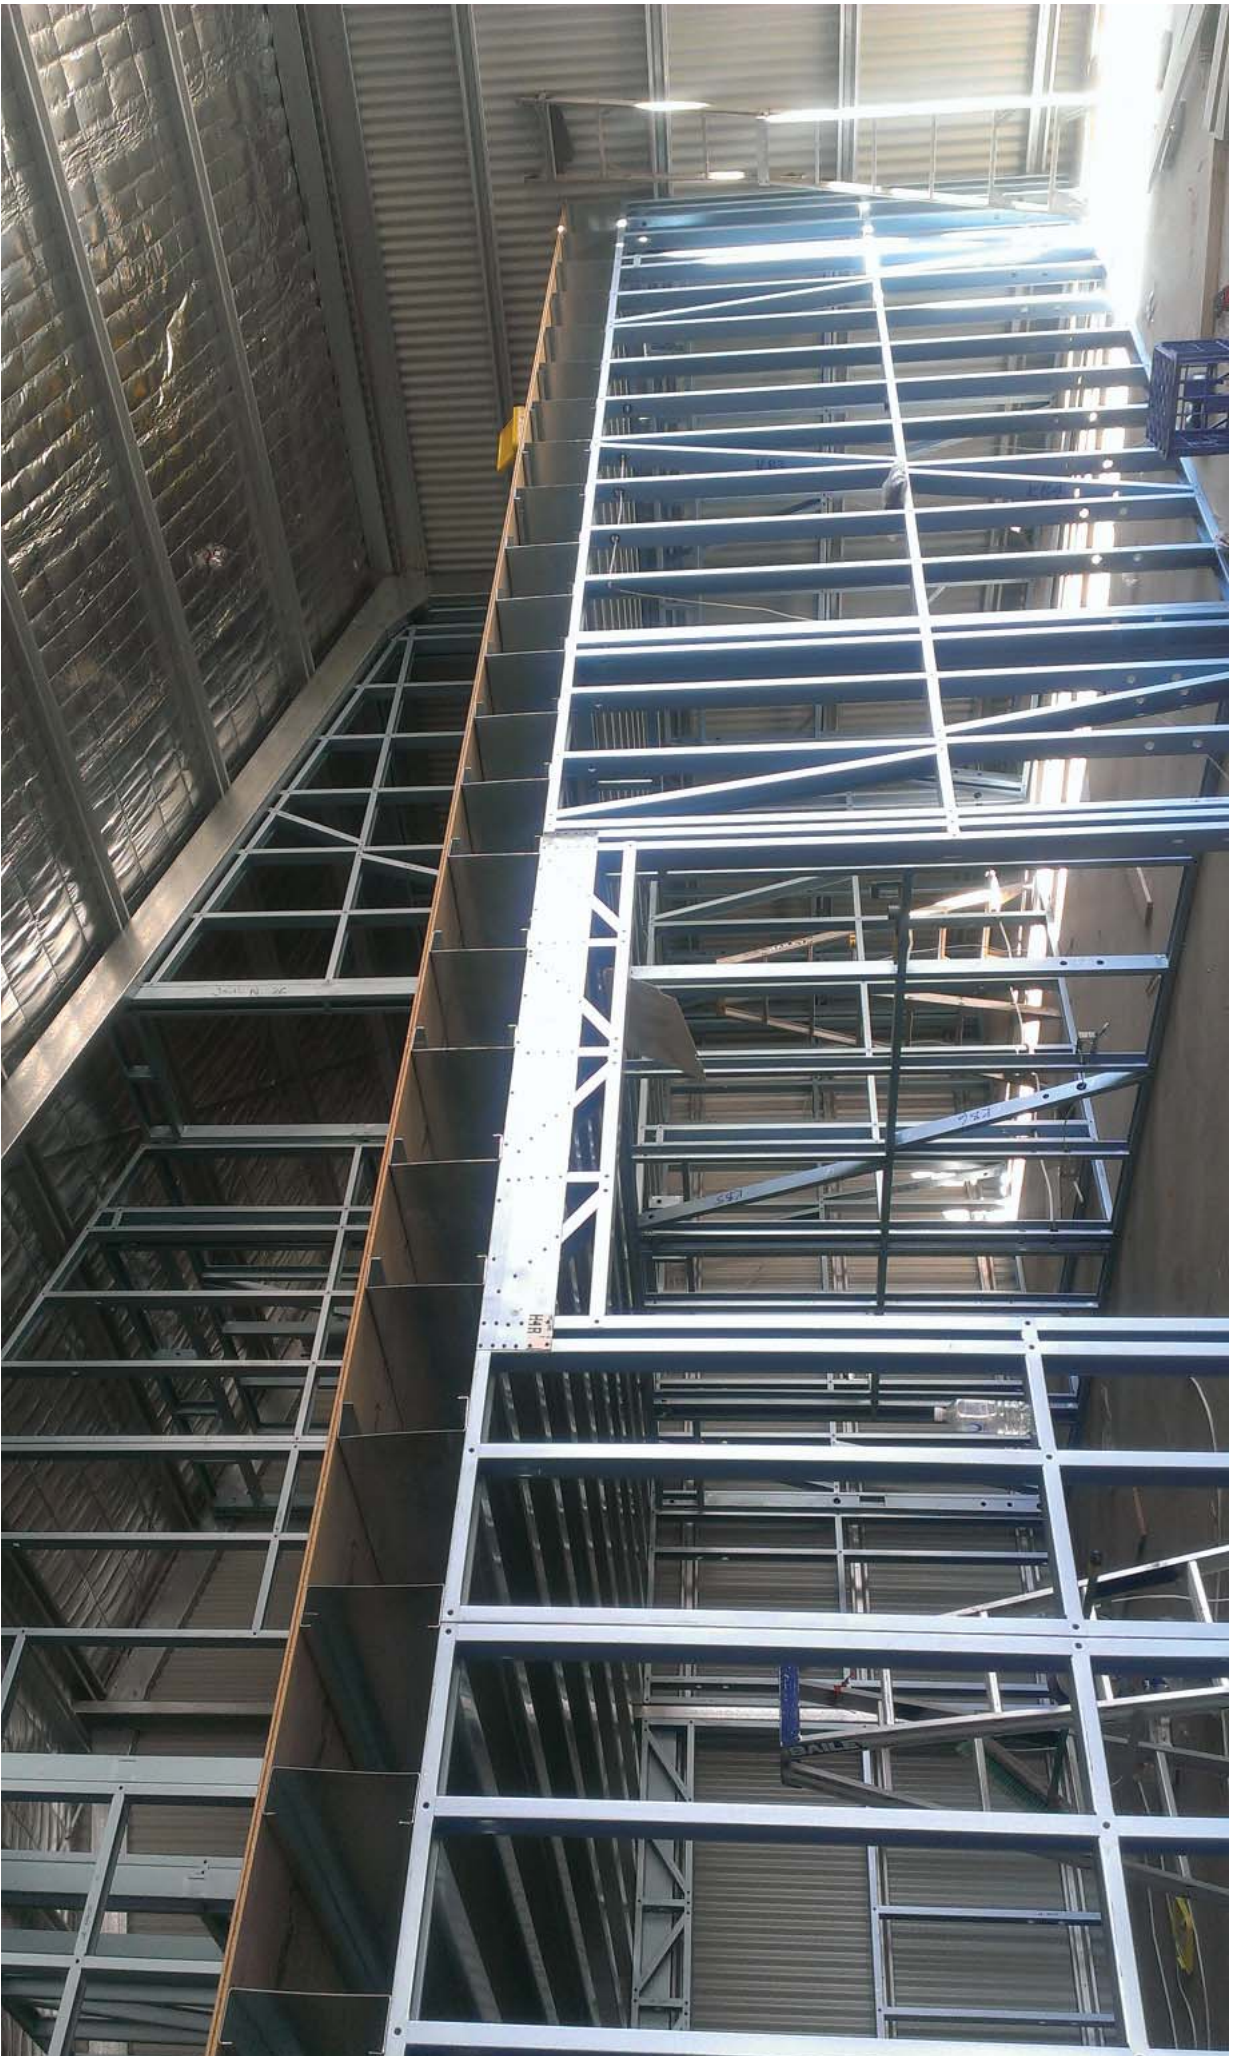

COMMERCIAL
INDUSTRIAL
REPAIRS &
RENOVATIONS
www.bettaframe.com.au

Timber / Steel
Frames &
Trusses

BETTAFRAME

& Truss

PH (02) 6881 8544

QUINCY

END